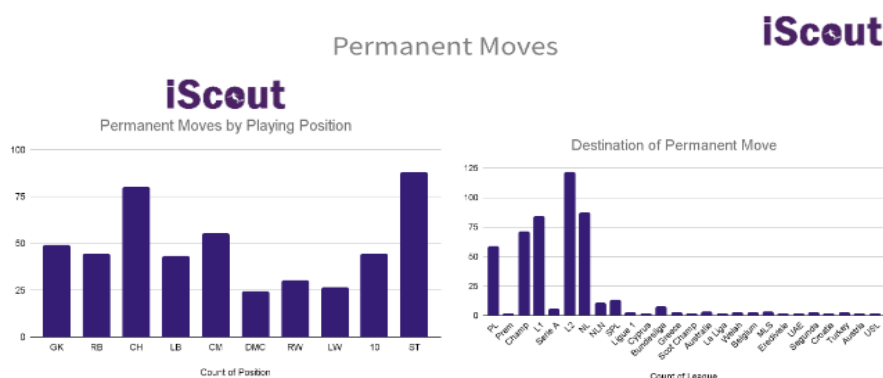

# iScout's Breakdown of Permanent Moves in the Transfer Window so far

It has been a busy transfer window so far with over 2000 transactions across the English football pyramid. Of those transactions, over 500 of them have been permanent moves. Clubs are actively looking to strengthen their squads in order to achieve their targets for the season, whether that be promotion, survival, or even European football.

## Deals by Player Position

iScout data shows that clubs are focussing on bolstering the spine of their team with strikers, central midfielders, and centre halves being signed on permanent deals most frequently. There have been over 80 striker moves and over 75 centre half moves meaning those two positions equate to around a third of all permanent moves so far this window.

## Two positions are responsible for over a third of permanent transfers activity...

iScout research suggests clubs focus on building the spine of their team as a priority during the transfer window so that they can then drop in signings in the wide areas. In addition, the attacking midfield (10) position has had 44 moves so far, suggesting clubs are looking for that creator to elevate their team to the next level.